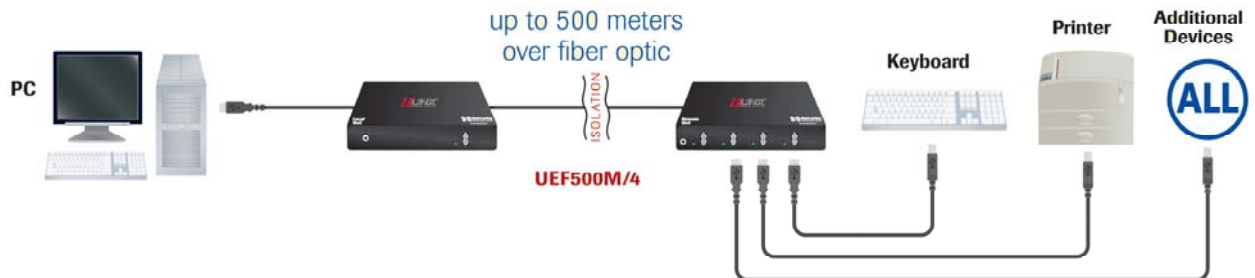

Model: UEF500M/4

4 Port USB Extender/Isolator

Description

The UEF500M/4 extends the range of USB 1.1 full-speed and low-speed devices up to 500 meters using multimode, fiber-optic cable.

Features

- Supports USB 1.1 (low-speed, full-speed) devices up to 12 Mbps.
- Remote Extender is equipped with 4 USB ports.
- Provides support for both low-power and high-power USB devices.
- Power adapters are available for North American (110V) or International (110 - 240V) applications.
- Fully compliant with USB 1.1 Specification, as certified by the USB Implementers Forum.
- Number of devices can be increased using standard USB hubs.

Highlights

The UEF500M/4 extends USB 1.1 connections up to 500 meters (1640 ft.) over multimode fiber, providing support for up to four (4) USB devices.

Ordering Information

The UEF500M/4 is complete with a Local Extender, a Remote Extender, a USB cable, 2 power adapters and User Guide.

European Headquarters: Westlink Commercial Park Oranmore Co. Galway Ireland
+353 91 792444 Fax +353 91 792445 www.bb-europe.com orders@bb-europe.com support@bb-europe.com

Specifications

Range (over 62.5/125 μ m multimode fiber)	500 meters (1640 ft)
USB cable	2 meters (6.6 ft)
Local connector (upstream)	USB Type B
Local connector (downstream)	MT-RJ
Remote connector (upstream)	MT-RJ
Remote connector (downstream)	4 USB Type A
Power adapter capacity	15V DC at (connected at Local and Remote ends)
Power available to USB at Remote unit	500mA at each USB Port
Local dimensions	11.4 x 10.7 x 3.8 cm (4.5 x 4.2 x 1.5 in)
Local weight	0.3 kg (0.6 lb)
Remote dimensions	11.4 x 10.7 x 3.8 cm (4.5 x 4.2 x 1.5 in)
Remote weight	0.3 kg (0.6 lb)
Total system shipping weight	1.1 kg (2.4 lb)
Temperature range	4°C to 40°C